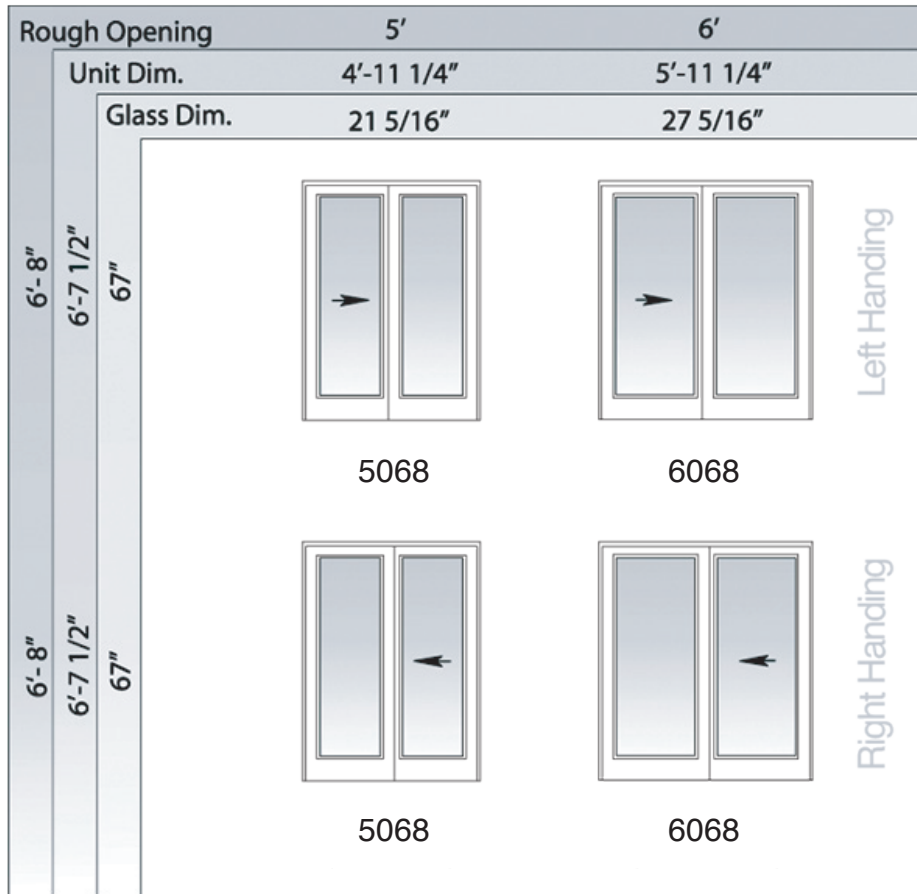

Sliding

Dimensions

Exterior View

Available Sizes

60 in. x 80 in. SPECIFICATIONS

Actual Depth (in.)	5-3/4 in	Actual Height (in.)	79-1/2 in
Actual Width (in.)	59-1/4 in	Color/Finish	Smooth White
Door Size (WxH) in.	60 x 80	Door Thickness (in.)	1-3/4 in

72 in. x 80 in. SPECIFICATIONS

Actual Depth (in.)	5-3/4 in	Actual Height (in.)	79-1/2 in
Actual Width (in.)	71-1/2 in	Color/Finish	Smooth White
Door Size (WxH) in.	72 x 80	Door Thickness (in.)	1-3/4 in

Hinged

Dimensions

Exterior View

Available Sizes

60 in. x 80 in. SPECIFICATIONS

Actual Depth (in.)	4-9/16 in	Actual Height (in.)	79-1/4 in
Actual Width (in.)	58-3/4 in	Color/Finish	Smooth White
Door Size (WxH) in.	60 x 80	Door Thickness (in.)	1-3/4 in

72 in. x 80 in. SPECIFICATIONS

Actual Depth (in.)	5-3/4 in	Actual Height (in.)	79-1/2 in
Actual Width (in.)	71-1/4 in	Color/Finish	Smooth White
Door Size (WxH) in.	72 x 80	Door Thickness (in.)	1-3/4 in