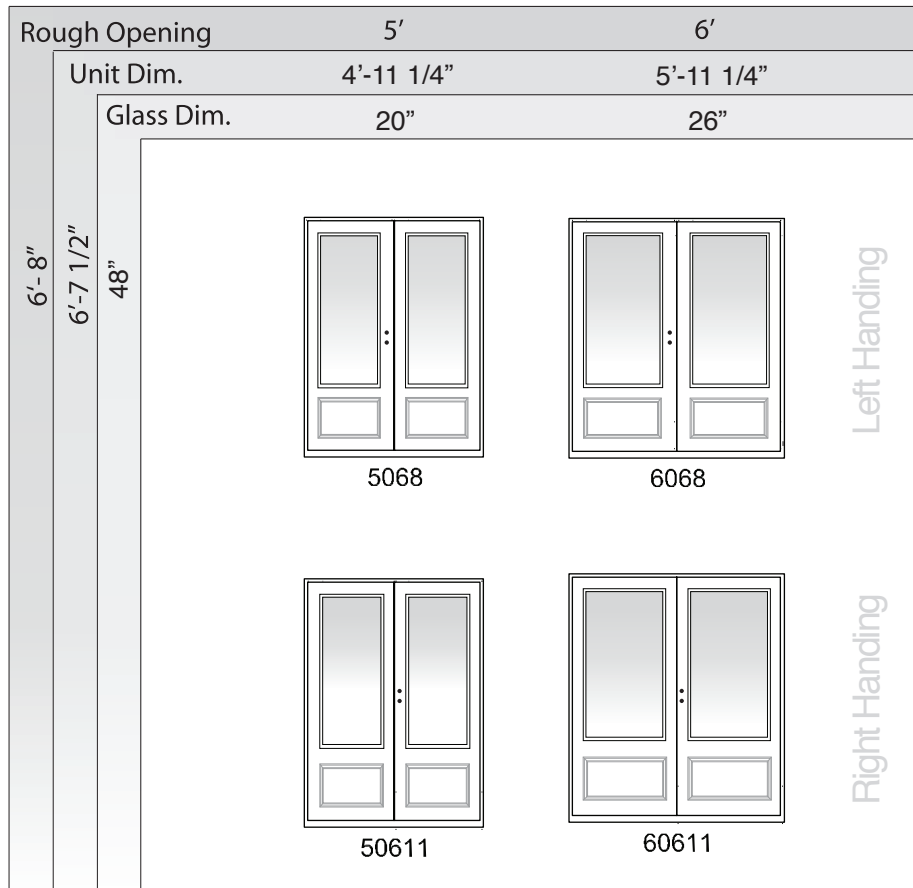

Hinged 3/4 Lite

Dimensions

Available Sizes

60 in. x 80 in. SPECIFICATIONS

Actual Depth (in.)	5-3/4 in	Actual Height (in.)	79-1/2 in
Actual Width (in.)	59-1/4 in	Color/Finish	Smooth White
Door Size (WxH) in.	60 x 80	Door Thickness (in.)	1-3/4 in

72 in. x 80 in. SPECIFICATIONS

Actual Depth (in.)	5-3/4 in	Actual Height (in.)	79-1/2 in
Actual Width (in.)	71-1/4 in	Color/Finish	Smooth White
Door Size (WxH) in.	72 x 80	Door Thickness (in.)	1-3/4 in