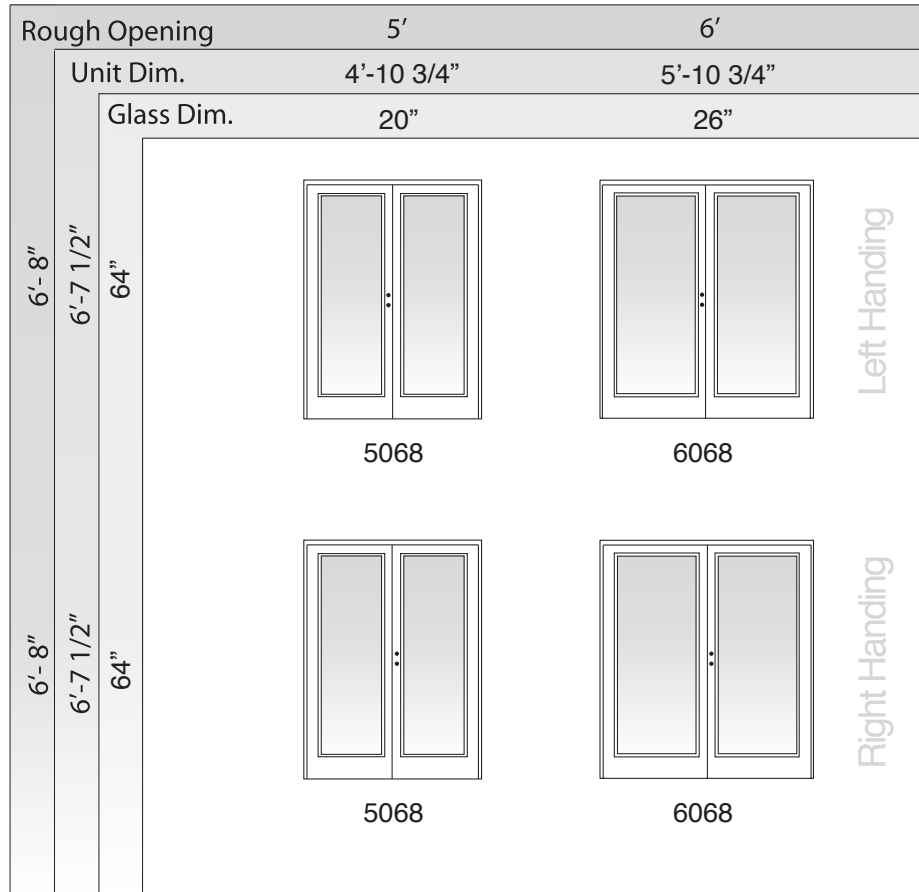

72 in. x 80 in. SPECIFICATIONS

Actual Depth (in.)	5-3/4 in	Actual Height (in.)	79-1/2 in
Actual Width (in.)	71-1/2 in	Color/Finish	Smooth White
Door Size (WxH) in.	72 x 80	Door Thickness (in.)	1-3/4 in

Hinged

Dimensions

Exterior View

Available Sizes

60 in. x 80 in. SPECIFICATIONS

Actual Depth (in.)	4-9/16 in	Actual Height (in.)	79-1/4 in
Actual Width (in.)	58-3/4 in	Color/Finish	Smooth White
Door Size (WxH) in.	60 x 80	Door Thickness (in.)	1-3/4 in

72 in. x 80 in. SPECIFICATIONS

Actual Depth (in.)	4-9/16 in	Actual Height (in.)	79-1/4 in
Actual Width (in.)	70-3/4 in	Color/Finish	Smooth White
Door Size (WxH) in.	72 x 80	Door Thickness (in.)	1-3/4 in

72 in. x 80 in. SPECIFICATIONS

Actual Depth (in.)	5-3/4 in	Actual Height (in.)	79-1/2 in
Actual Width (in.)	71-1/4 in	Color/Finish	Smooth White
Door Size (WxH) in.	72 x 80	Door Thickness (in.)	1-3/4 in