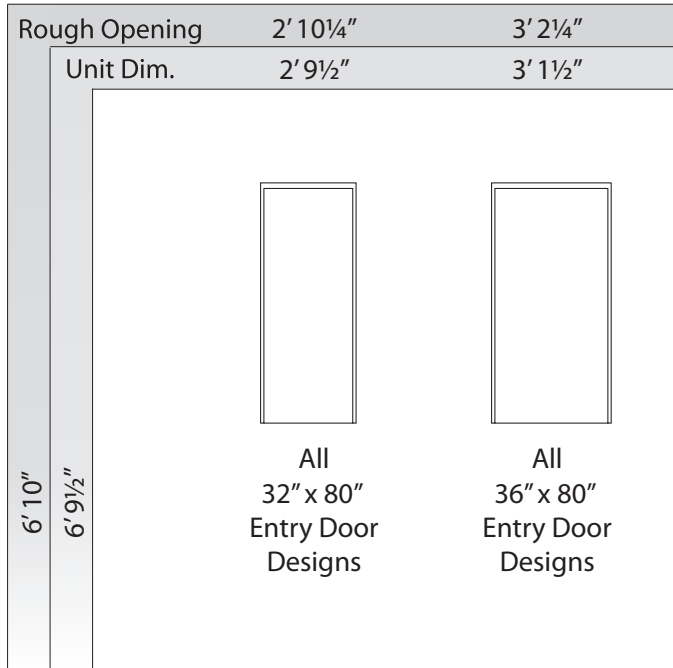

Dimensions

Available Sizes

32 in. x 80 in. SPECIFICATIONS

Actual Depth (in.)	4-9/16 in	Actual Height (in.)	81-9/16 in
Actual Width (in.)	33-3/8 in	Color/Finish	Smooth White
Door Size (WxH) in.	32 x 80	Door Thickness (in.)	1-3/4 in

36 in. x 80 in. SPECIFICATIONS

Actual Depth (in.)	4-9/16 in	Actual Height (in.)	81-9/16 in
Actual Width (in.)	37-3/8 in	Color/Finish	Smooth White
Door Size (WxH) in.	36 x 80	Door Thickness (in.)	1-3/4 in