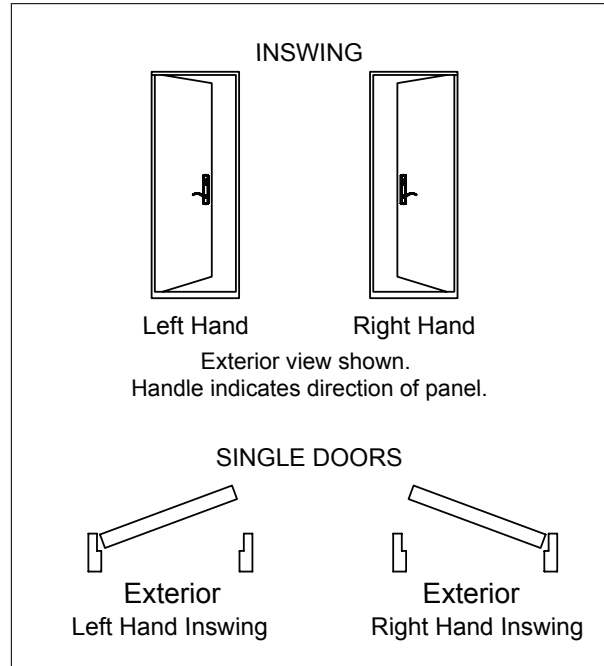

Dimensions

Available Sizes

32 in. x 80 in. SPECIFICATIONS

Actual Depth (in.)	4-9/16 in	Actual Height (in.)	81-9/16 in
Actual Width (in.)	33-3/8 in	Color/Finish	Smooth White
Door Size (WxH) in.	32 x 80	Door Thickness (in.)	1-3/4 in

36 in. x 80 in. SPECIFICATIONS

Actual Depth (in.)	4-9/16 in	Actual Height (in.)	81-9/16 in
Actual Width (in.)	37-3/8 in	Color/Finish	Smooth White
Door Size (WxH) in.	36 x 80	Door Thickness (in.)	1-3/4 in